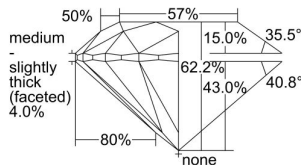

GIA®

FACSIMILE

GIA REPORT 6272516943

Verify this report at GIA.edu

GIA NATURAL DIAMOND DOSSIER®

November 30, 2017
GIA Report Number 6272516943
Shape and Cutting Style ..... Round Brilliant
Measurements ..... 4.39 - 4.40 x 2.73 mm

GRADING RESULTS

Carat Weight ..... 0.32 carat
Color Grade ..... D
Clarity Grade VS2
Cut Grade ..... Excellent

ADDITIONAL GRADING INFORMATION

Polish ..... Excellent
Symmetry ..... Excellent
Fluorescence ..... Medium Blue
Clarity Characteristics ..... Cloud, Crystal
Inscription(s): GIA 6272516943

PROPORTIONS

Profile to actual proportions

GRADING SCALES

GIA COLOR SCALE

COLORED	D
	E
	F
	G
	H
	I
	J
NEAR COLORLESS	K
	L
	M
	N
	O
	P
	Q
	R
	S
	T
	U
	V
	W
	X
	Y
	Z

GIA CLARITY SCALE

GIA CUT SCALE

EXCELLENT
VERY GOOD
GOOD
FAIR
POOR