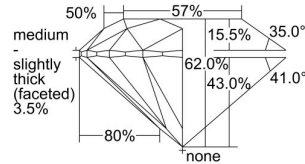

GIA®

FACSIMILE

GIA REPORT 1229055076

Verify this report at GIA.edu

GIA NATURAL DIAMOND DOSSIER®

May 17, 2019
GIA Report Number 1229055076
Shape and Cutting Style ..... Round Brilliant
Measurements ..... 4.34 - 4.36 x 2.70 mm

GRADING RESULTS

Carat Weight ..... 0.31 carat
Color Grade ..... D
Clarity Grade VS1
Cut Grade ..... Excellent

ADDITIONAL GRADING INFORMATION

Polish ..... Excellent
Symmetry ..... Excellent
Fluorescence ..... Faint
Clarity Characteristics ..... Crystal
Inscription(s): GIA 1229055076

PROPORTIONS

Profile to actual proportions

GRADING SCALES

GIA COLOR SCALE	GIA CLARITY SCALE	GIA CUT SCALE	
D	FLAWLESS	EXCELLENT	
E	INTERNALLY FLAWLESS		
F		VVS₁	VERY GOOD
G	VVS₂		
H	VS₁	GOOD	
I	VS₂		
J	SI₁	FAIR	
K	SI₂		
L	I₁	POOR	
M	I₂		
N	I₃		
O			
P			
Q			
R			
S			
T			
U			
V			
W			
X			
Y			
Z